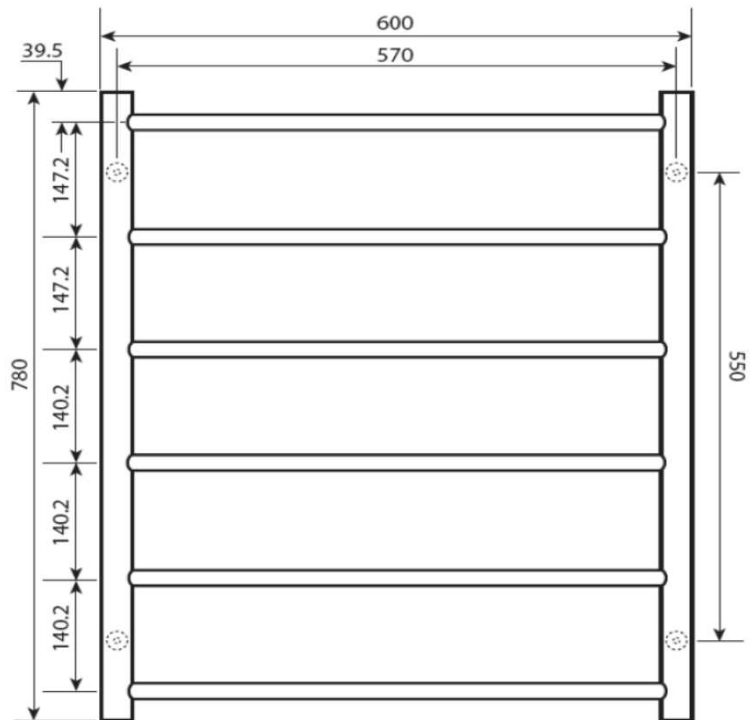

Retro Fit Series

Non Heated 6 Bar Towel Rail ROUND

Brushed Gun Metal Grey PVD

Product Code: TR-TR0604GR

Dimensions: 600(w) x 780(h) x 120(d) mm

Features:

- 6 Bars
- Non Heated
- Easy To Install
- Available in 3 PVD Finishes
- 304 Grade PVD Stainless Steel

Note: Manufacturing tolerances could cause variances of ± 5 mm.

Guaranteed against manufacturing defects.

Stainless Steel

Fixing accessories included